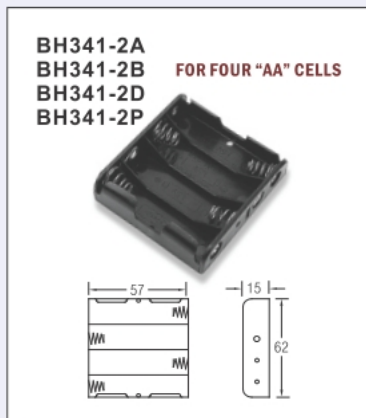

UM - 3 OR 'AA' SIZE OR EQUIV

經營理念：誠信 勤勞 創新

UM - 3 OR 'AA' SIZE OR EQUIV

品質政策：卓越管理 優良品質 準確交期

UM - 3 OR 'AA' SIZE OR EQUIV

經營理念：誠信 勤勞 創新

BH351A
BH351B
BH351D FOR FIVE "AA" CELLS

BH361A
BH361B
BH361D FOR SIX "AA" CELLS

BH362A
BH362B
BH362D
BH362P FOR SIX "AA" CELLS

BH363A
BH363B
BH363D FOR SIX "AA" CELLS

BH364A
BH364D FOR SIX "AA" CELLS

BH365A
BH365B
BH365D FOR SIX "AA" CELLS

BH381A
BH381B
BH381D FOR EIGHT "AA" CELLS

BH381-2A
BH381-2B
BH381-2D FOR EIGHT "AA" CELLS

BH382A
BH382B
BH382D FOR EIGHT "AA" CELLS

BH383A
BH383B
BH383D FOR EIGHT "AA" CELLS

BH3101A
BH3101D FORTEN "AA" CELLS

BH3103-1A
BH3103-1B
BH3103-1D FORTEN "AA" CELLS