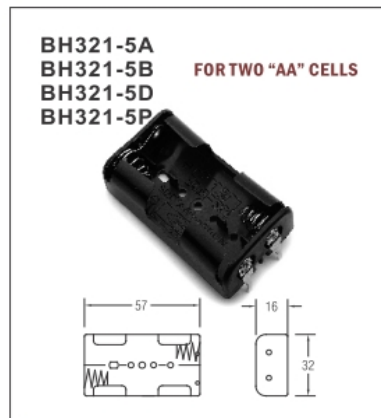

UM - 3 OR 'AA' SIZE OR EQUIV

經營理念：誠信 勤勞 創新

UM - 3 OR 'AA' SIZE OR EQUIV

品質政策：卓越管理 優良品質 準確交期

UM - 3 OR 'AA' SIZE OR EQUIV

經營理念：誠信 勤勞 創新

BH351A
BH351B
BH351D FOR FIVE "AA" CELLS

BH361A
BH361B
BH361D FOR SIX "AA" CELLS

BH362A
BH362B
BH362D
BH362P FOR SIX "AA" CELLS

BH363A
BH363B
BH363D FOR SIX "AA" CELLS

BH364A
BH364D FOR SIX "AA" CELLS

BH365A
BH365B
BH365D FOR SIX "AA" CELLS

BH381A
BH381B
BH381D FOR EIGHT "AA" CELLS

BH381-2A
BH381-2B
BH381-2D FOR EIGHT "AA" CELLS

BH382A
BH382B
BH382D FOR EIGHT "AA" CELLS

BH383A
BH383B
BH383D FOR EIGHT "AA" CELLS

BH3101A
BH3101D FORTEN "AA" CELLS

BH3103-1A
BH3103-1B
BH3103-1D FORTEN "AA" CELLS