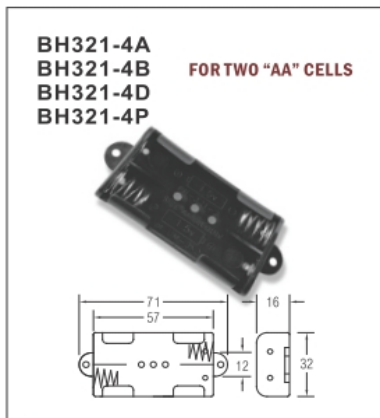

UM - 3 OR 'AA' SIZE OR EQUIV

經營理念：誠信 勤勞 創新

UM - 3 OR 'AA' SIZE OR EQUIV

品質政策：卓越管理 優良品質 準確交期

UM - 3 OR 'AA' SIZE OR EQUIV

經營理念：誠信 勤勞 創新

BH351A
BH351B
BH351D FOR FIVE "AA" CELLS

BH361A
BH361B
BH361D FOR SIX "AA" CELLS

BH362A
BH362B
BH362D
BH362P FOR SIX "AA" CELLS

BH363A
BH363B
BH363D FOR SIX "AA" CELLS

BH364A
BH364D FOR SIX "AA" CELLS

BH365A
BH365B
BH365D FOR SIX "AA" CELLS

BH381A
BH381B
BH381D FOR EIGHT "AA" CELLS

BH381-2A
BH381-2B
BH381-2D FOR EIGHT "AA" CELLS

BH382A
BH382B
BH382D FOR EIGHT "AA" CELLS

BH383A
BH383B
BH383D FOR EIGHT "AA" CELLS

BH3101A
BH3101D FORTEN "AA" CELLS

BH3103-1A
BH3103-1B
BH3103-1D FORTEN "AA" CELLS